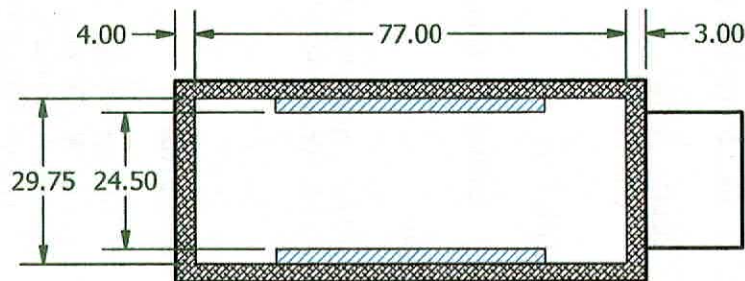

## Truck Body

**POLAR TEMP**  
ICE MERCHANDISERS

PART #	0003025	Rev.
MODEL:	3x7 Transport	
DRN BY:	K. Bergantinos	
DATE:	2/16/18	
PART DESCRIPTION: Dimensional		
MATERIAL:	CUTSIZE:	SCALE: None
		QTY:

Single Door: 27" x 44"  
Clear Door Opening: 24 1/2" x 43"

Cab Clearance: 37 1/2"

Top View

Standard 1/2 HP  
Hermetic Refrigeration  
System

Interior Dimensions  
29 3/4" x 77" x 47"

Doors Open:  
Interior Light: ON  
Fans: OFF  
Doors Closed:  
Interior Light: OFF  
Fans: ON

	Cold Plate (CP)	
Qty.	Cutsize	Temp.
2	24" x 48" x 2 5/8"	0°F
2	24" x 42" x 2 5/8"	10°F