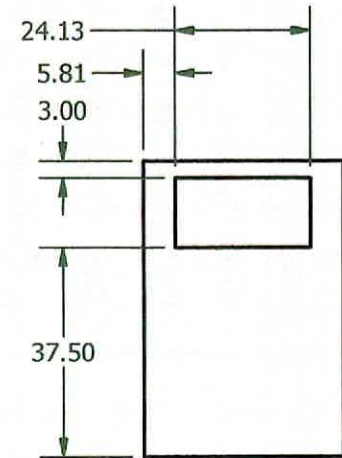

# Transport Specifications

## Truck Body

**POLAR TEMP**  
ICE MERCHANDISERS

PART #	0003025	Rev.
MODEL:	3x7 Transport	
DRN BY:	K. Bergantinos	
DATE:	2/16/18	
PART DESCRIPTION: Dimensional		
MATERIAL:	CUTSIZE:	SCALE: None
		QTY:

Single Door: 27" x 44"  
Clear Door Opening: 24 1/2" x 43"

Cab Clearance: 37 1/2"

Top View

Standard 1/2 HP  
Hermetic Refrigeration  
System

Interior Dimensions  
29 3/4" x 77" x 47"

Doors Open:  
Interior Light: ON  
Fans: OFF  
Doors Closed:  
Interior Light: OFF  
Fans: ON

	Cold Plate (CP)	
Qty.	Cutsize	Temp.
2	24" x 48" x 2 5/8"	0°F
2	24" x 42" x 2 5/8"	10°F