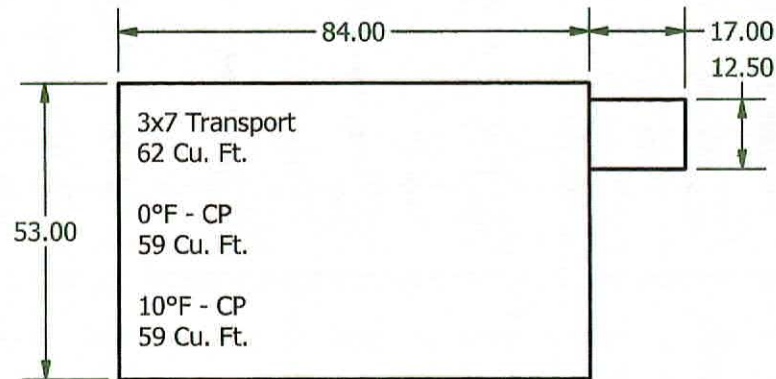

# Transport Specifications

## Truck Body

**POLAR TEMP**  
ICE MERCHANDISERS

PART #	0003025	Rev.
MODEL:	3x7 Transport	
DRN BY:	K. Bergantinos	
DATE:	2/16/18	
PART DESCRIPTION: Dimensional		
MATERIAL:	CUTSIZE:	SCALE: None
		QTY:

Single Door: 27" x 44"  
Clear Door Opening: 24 1/2" x 43"

Cab Clearance: 37 1/2"

Top View

Standard 1/2 HP  
Hermetic Refrigeration  
System

Interior Dimensions  
29 3/4" x 77" x 47"

Doors Open:  
Interior Light: ON  
Fans: OFF  
Doors Closed:  
Interior Light: OFF  
Fans: ON

	Cold Plate (CP)	
Qty.	Cutsize	Temp.
2	24" x 48" x 2 5/8"	0°F
2	24" x 42" x 2 5/8"	10°F