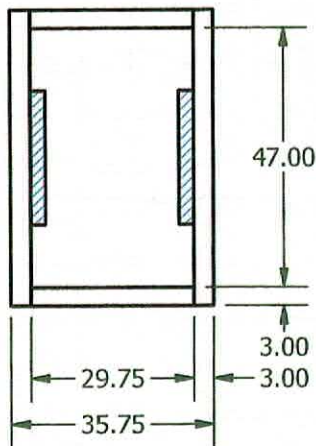

## Truck Body

**POLAR TEMP**  
ICE MERCHANDISERS

PART #	0003025	Rev.
MODEL:	3x7 Transport	
DRN BY:	K. Bergantinos	
DATE:	2/16/18	
PART DESCRIPTION: Dimensional		
MATERIAL:	CUTSIZE:	SCALE: None
		QTY:

Single Door: 27" x 44"  
Clear Door Opening: 24 1/2" x 43"

Cab Clearance: 37 1/2"

Top View

Standard 1/2 HP  
Hermetic Refrigeration  
System

Interior Dimensions  
29 3/4" x 77" x 47"

Doors Open:  
Interior Light: ON  
Fans: OFF  
Doors Closed:  
Interior Light: OFF  
Fans: ON

	Cold Plate (CP)	
Qty.	Cutsize	Temp.
2	24" x 48" x 2 5/8"	0°F
2	24" x 42" x 2 5/8"	10°F